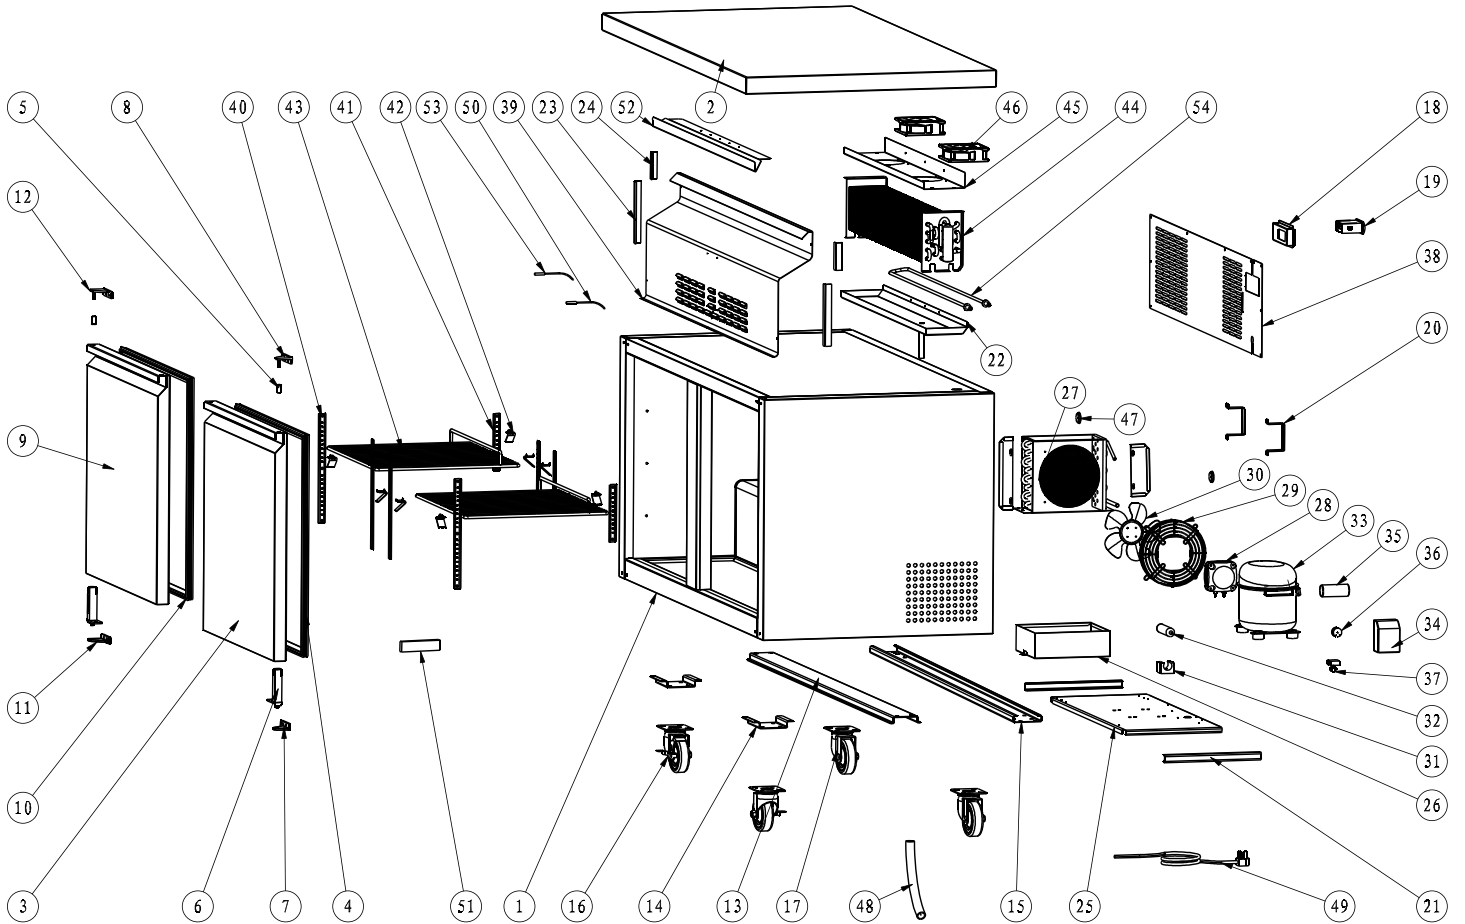

Parts Breakdown

Model FR-CN-1219E-HC 59055

Parts Breakdown

Model FR-CN-1219E-HC 59055

Item No.	Description	Position	Item No.	Description	Position	Item No.	Description	Position
AI387	Cabinet for 59055	1	AI322	Thermostat for 59055	19	AI394	Evaporator Cover for 59055	39
AF744	Top Board for 59055	2	AF080	Stand Off Bracket for 59055	20	AF090	K Strip-3 Holes for 59055	40
AM176	Right Door for 59055	3	AF085	Compressor Unit Track for 59055	21	AF089	K Strip-2 Holes for 59055	41
AB197	Gasket for 59055	4, 10	AF749	Inner Drain Pan for 59055	22	26884	K Clip for 59055	42
AA388	Axis Cover for 59055	5	AF738	Evaporator Cover Sticker for 59055	23	AB220	Shelf for 59055	43
AA955	Left/Right Spring Hinge for 59055	6	AF739	Evaporator Cover Sticker for 59055	24	AB221	Evaporator for 59055	44
AA360	Bottom Left Hinge for 59055	7	AF106	Compressor Unit Installation Board for 59055	25	AF752	Fan Motor Installation Board for 59055	45
AF070	Upper Right Hinge for 59055	8	AA874	Outer Drain Pan for 59055	26	AA128	Condenser Fan Motor for 59055	46
AM177	Left Door for 59055	9	AB213	Condenser for 59055	27	AB169	Foaming Hole Cover for 59055	47
61468	Left Bottom Hinge for 59055	11	AL932	Condenser Fan Motor for 59055	28	AA133	Drain Hose for 59055	48
AB200	Upper Left Hinge for 59055	12	AL933	Condenser Fan Cover for 59055	29	AA135	Power Cord for 59055	49
AF747	Castor Support B for 59055	13	AI391	Blade of Condenser Fan Motor for 59055	30	AA379	Temperature Probe for 59055	50
AF734	Castor Support C for 59055	14	AB595	Filter Fixer for 59055	31	AA596	Thermometer for 59055	51
AF748	Castor Support A for 59055	15	AI968	Filter for 59055	32	AF757	Air Flue Board for 59055	52
26246	Caster with Brake for 59055	16	AI372	Compressor for 59055	33	AB084	Evaporator Temperature Sensor for 59055	53
26247	Caster without Brake for 59055	17	AI373	Compressor Starting Components for 59055	34 - 37	AM178	Defrost Heater for 59055	54
AB320	Thermostat Installation Board for 59055	18	AI393	Back Grill for 59055	38			